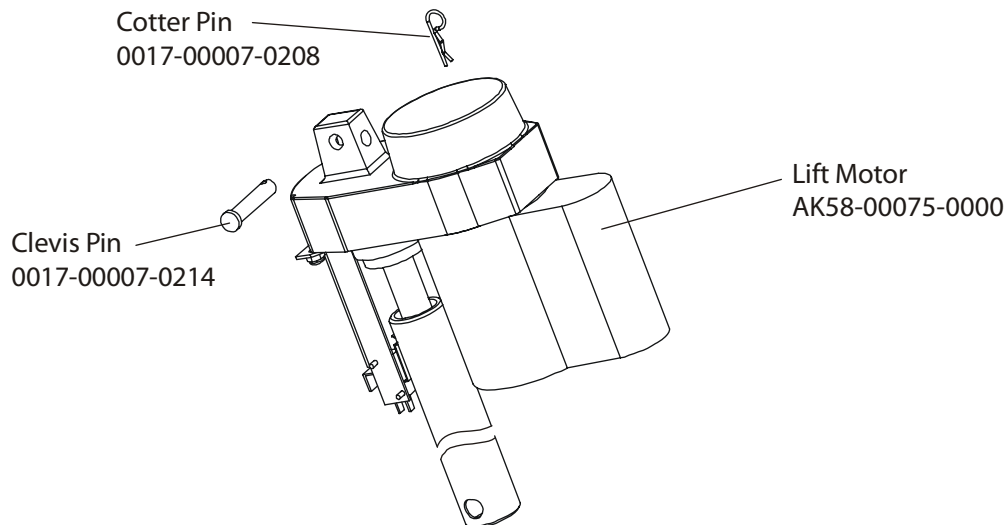

ARCTIC SILVER 97TEZ
Lift Frame and Lift Motor

97TEZ-0xxx-01
S/N TWZ100000 and up

ARCTIC SILVER 97TEZ
Wax/Lift Assembly-AK58-00243-0000

97TEZ-0xxx-01
S/N TWZ100000 and up

AK60-00171-0000 (100-120v) W/O FERRITE
AK60-00171-0001 (200-240v) W/O FERRITE
AK60-00171-0002 (100-120v) WITH FERRITE
AK60-00171-0003 (200-240v) WITH FERRITE